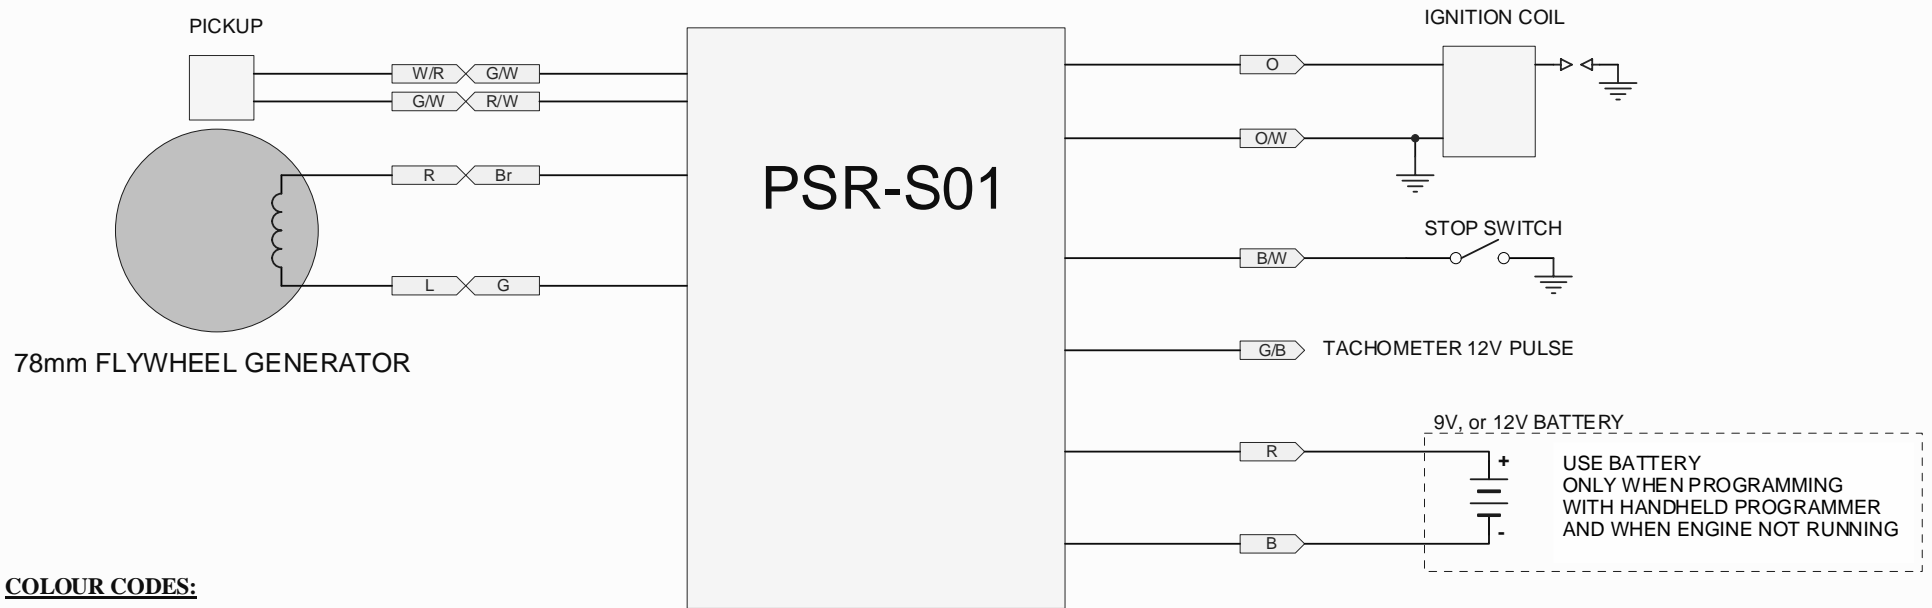

Wiring diagram for PSR-S01 & 78mm flywheel generator

COLOUR CODES:

- B - black
- Br - brown
- L - blue
- LL - light blue
- G - green
- R - red
- W - white
- Gr - gray
- V - violet
- P - pink
- O - orange

PSR-S01 IS PROGRAMMABLE CDI AND RUNS WITHOUT BATTERY
IT CAN BE PROGRAMMED WITH HANDHELD PROGRAMMER AND PC