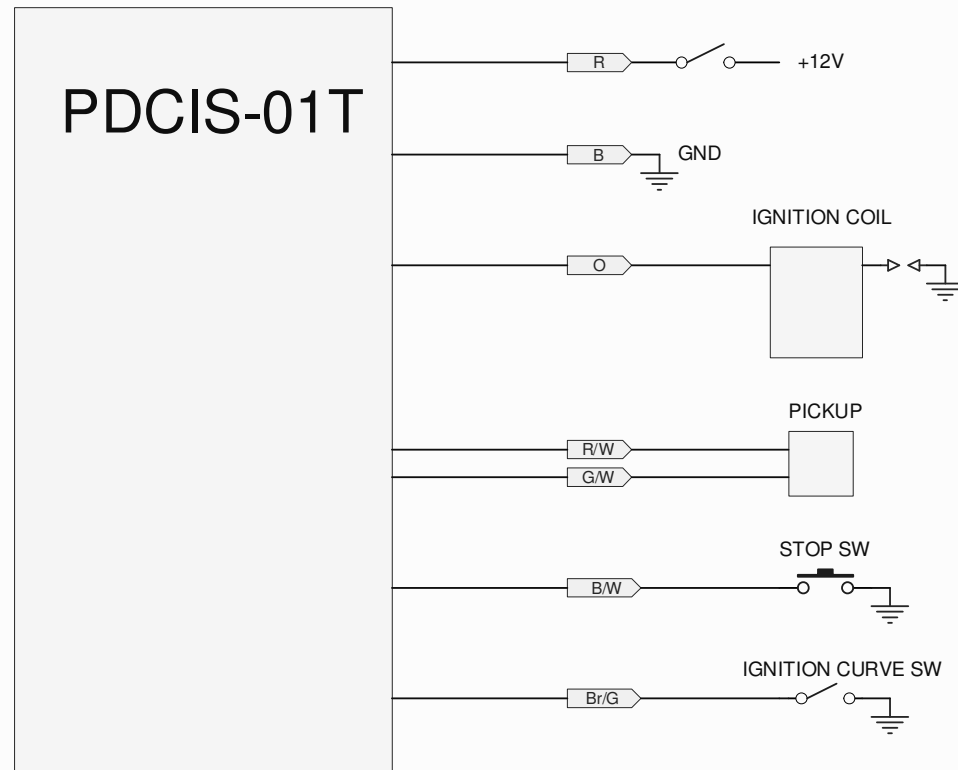

Wiring diagram for PDCIS-01T

COLOUR CODES:

- B - black
- Br - brown
- G - green
- R - red
- O - orange