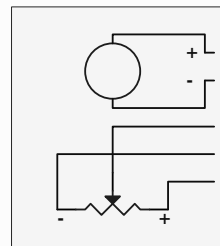

Wiring diagram Yamaha DT125R

PV servo DT125R

to HT coil low tension side

PPV-RZ2

B/R - black/red	V - violet
B/Y - black/yellow	Y - yellow
W/R - white/red	W - white
W/B - white/black	BI - blue
Y/BI - yellow/blue	O - orange
Y/G - yellow/green	R - red
G/B - green black	B - black
	Br - brown