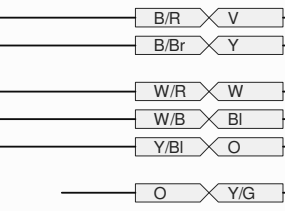

Wiring diagram Yamaha DT125R

PV servo DT125R

to HT coil low tension side

PPV-RZ2

B/R - black/red	V - violet
B/Y - black/yellow	Y - yellow
W/R - white/red	W - white
W/B - white/black	BI - blue
Y/BI - yellow/blue	O - orange
Y/G - yellow/green	R - red
G/B - green black	B - black
	Br - brown