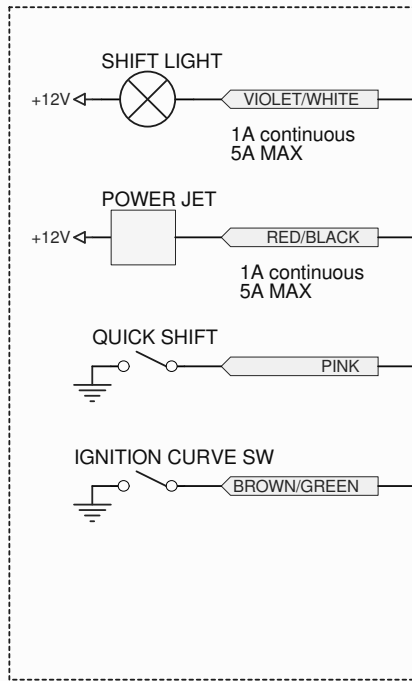

Cagiva Mito EV Ducati Energia euro 2

COLOUR CODES:

- B - black
- Br - brown
- G - green
- L - blue
- O - orange
- R - red
- V - violet
- W - white

EXTENDED FUNCTIONS

LEAVE DISCONNECTED IF NOT USED

- YELLOW/GREEN
- BLACK
- ORANGE
- RED
- BLACK/WHITE
- RED/WHITE
- GREEN
- BROWN/WHITE
- WHITE
- BLUE/RED
- ORANGE/BLACK
- YELLOW
- VIOLET
- GREY NC
- GREEN/BLACK NC

CDI connector

- Br (TACH)
- L (GND)
- W/L (HT COIL)
- W/V
- G/B (+12V)
- W/R (STOP)
- W/B(B) (pickup)
- R/B(Br) (- pickup)
- G/R(R) (+ pickup)

NC - not connected