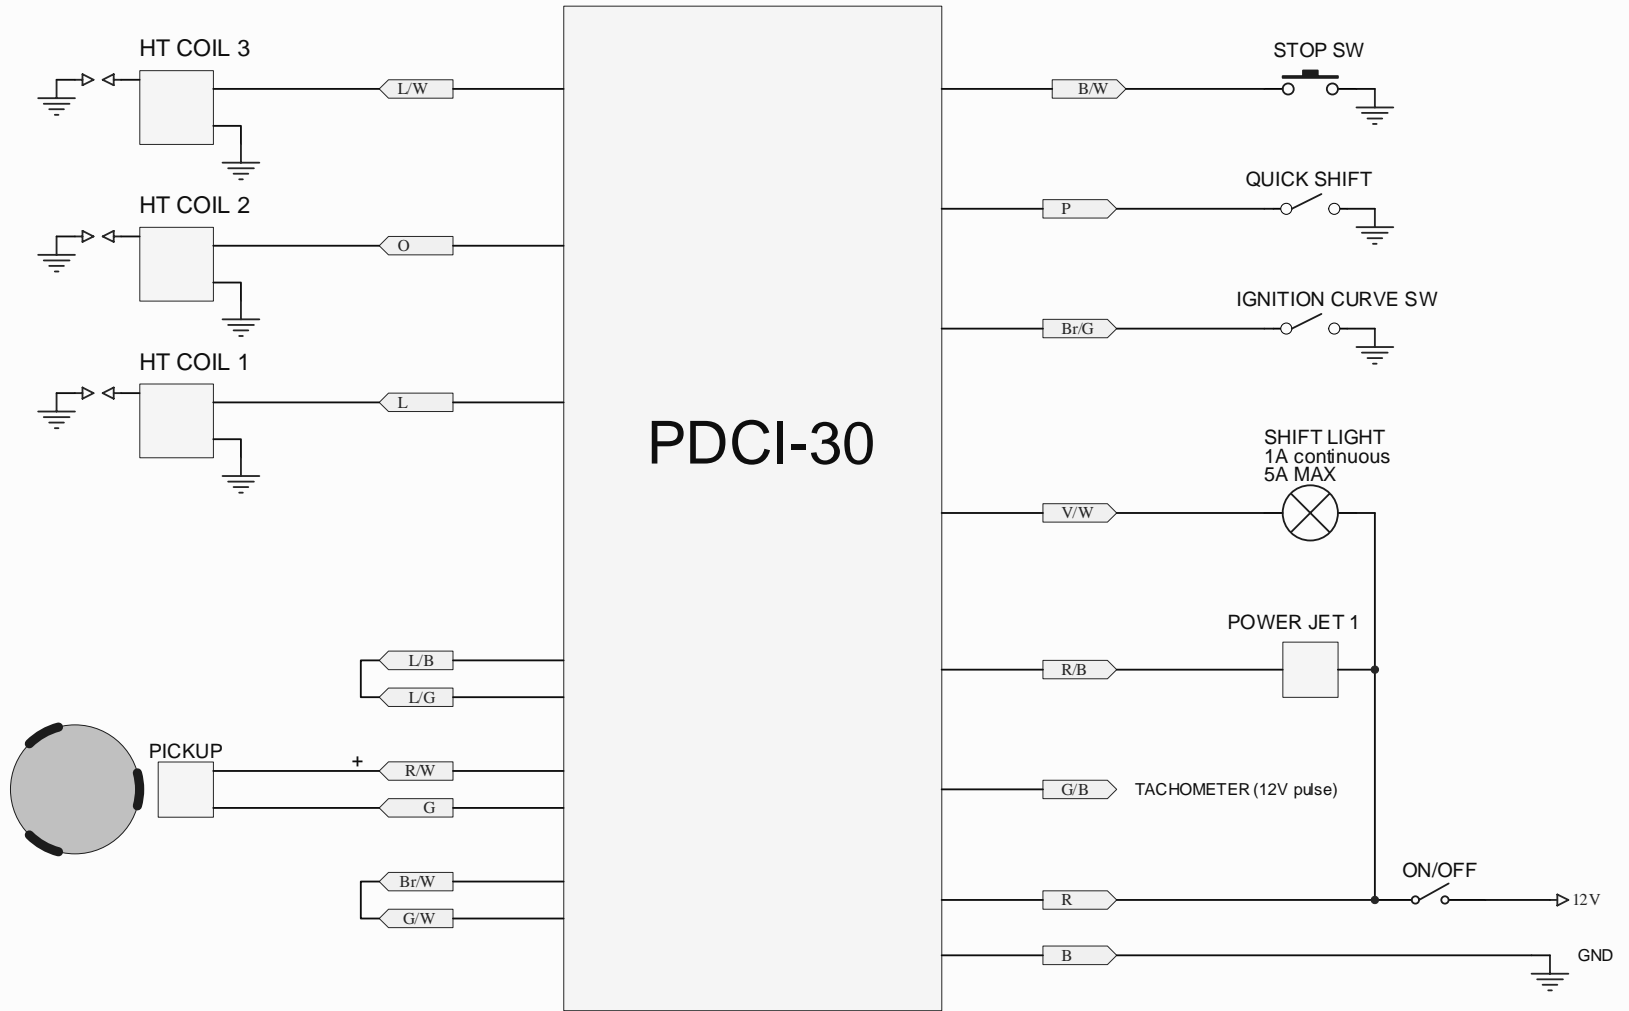

PDCI-30 for single pickup

COLOUR CODES:

- B - black
- Br - brown
- L - blue
- LL - light blue
- G - green
- R - red
- W - white
- Gr - gray
- V - violet
- P - pink
- O - orange