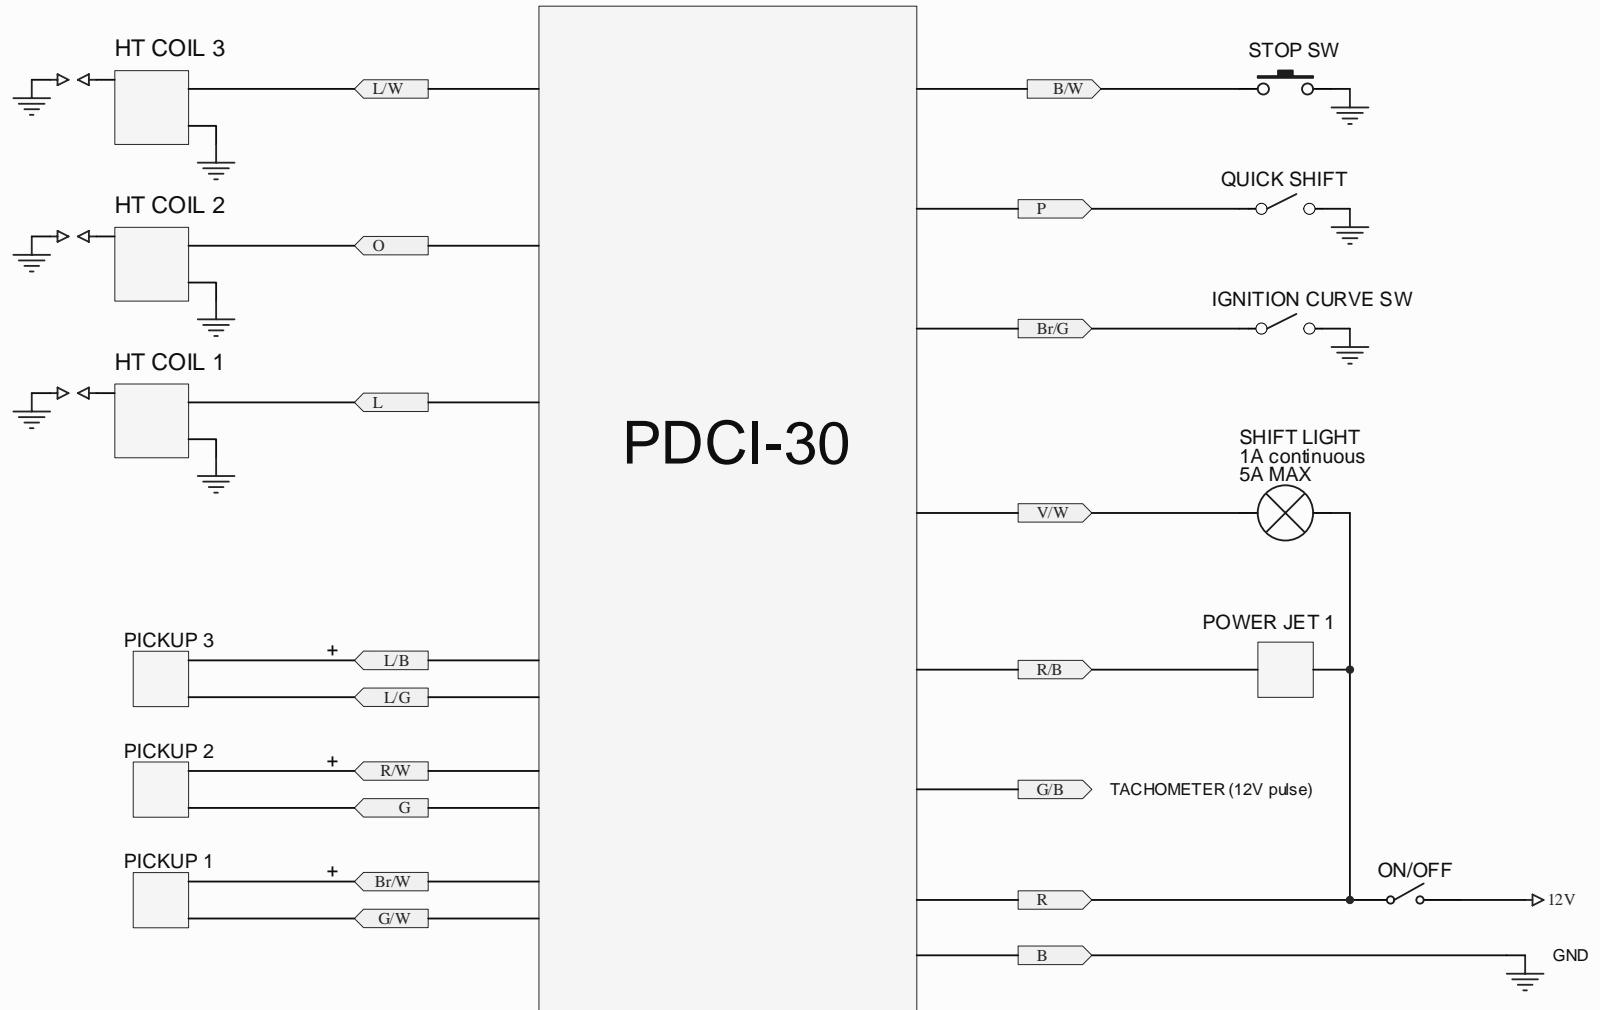

PDCI-30 for 3 pickups

COLOUR CODES:

- B - black
- Br - brown
- L - blue
- LL - light blue
- G - green
- R - red
- W - white
- Gr - gray
- V - violet
- P - pink
- O - orange