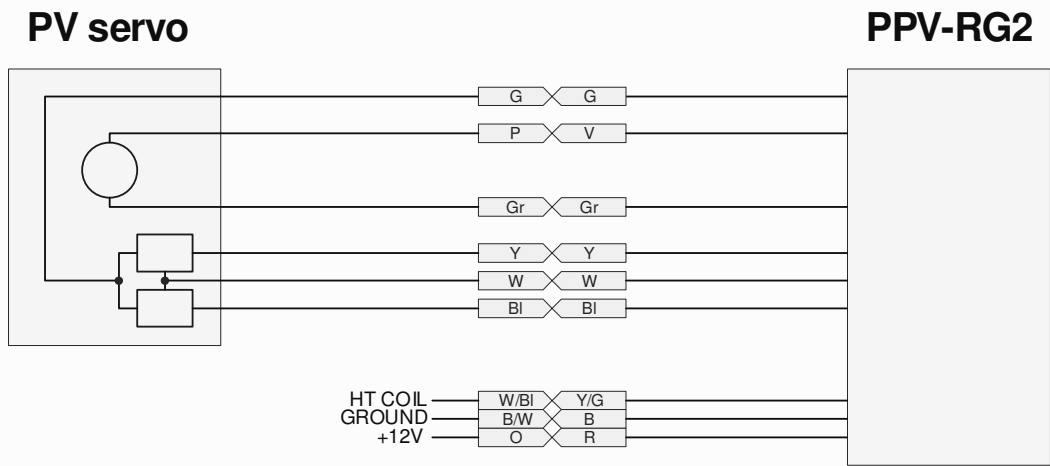

Suzuki RG500

- | | |
|--------------------|------------|
| G - green | V - violet |
| P - purple | Y - yellow |
| Gr - grey | W - white |
| W/Bl - white/blue | Bl - blue |
| B/W - black/white | R - red |
| Y/G - yellow/green | B - black |