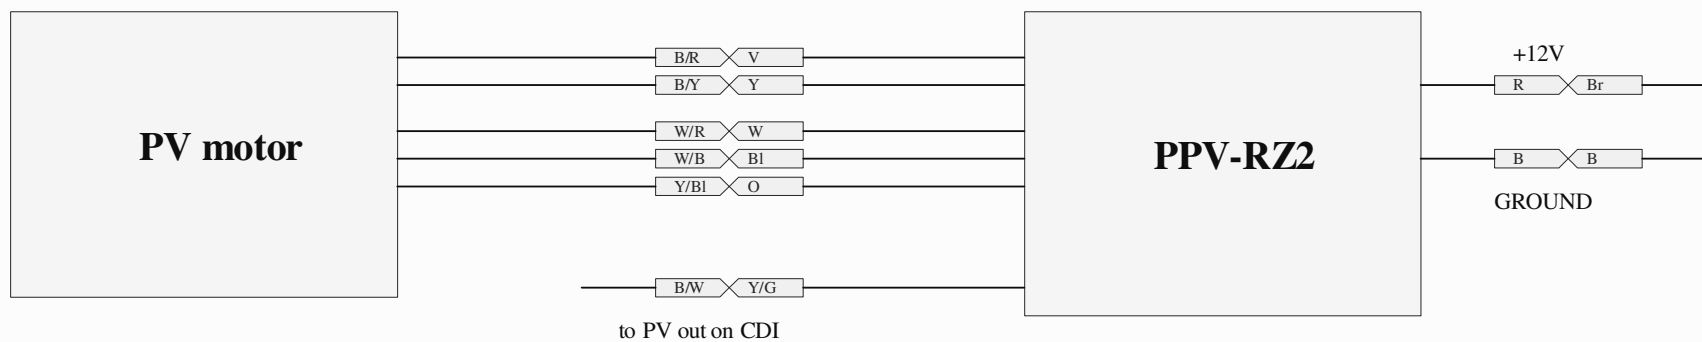

RZ350/500 YPVS

- | | |
|--------------------|------------|
| B/R - black/red | V - violet |
| B/Y - black/yellow | Y - yellow |
| W/R - white/red | W - white |
| W/B - white/black | Bl - blue |
| Y/Bl - yellow/blue | O - orange |
| Y/G - yellow/green | R - red |
| B/W - black/white | B - black |
| | Br - brown |