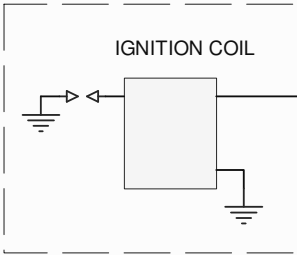

RGV250

PV servo

PPV-RZ3

PV CURVE SW

+12V

GROUND

IGNITION COIL

B/Y, or W/Bl