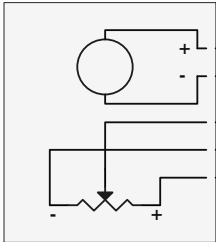

RGV250

PV servo

PPV-RZ3

PV CURVE SW

+12V

GROUND

IGNITION COIL

B/Y, or W/Bl