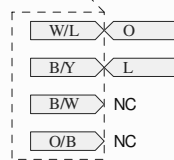

# RGV250 VJ22

## COLOUR CODES:

- B - black
- Br - brown
- L - blue
- LL - light blue
- G - green
- R - red
- W - white
- Gr - gray
- V - violet
- P - pink
- O - orange

**REMOVE ORIGINAL CDI UNIT!**

### CDI CONNECTOR

SW "open" = ignition map #1  
 SW "close" = ignition map #2

SW "open" = PV curve #1  
 SW "close" = PV curve #2

ORIGINAL CONTROLLER CONNECTORS  
 REMOVE ORIGINAL CONTROLLER!