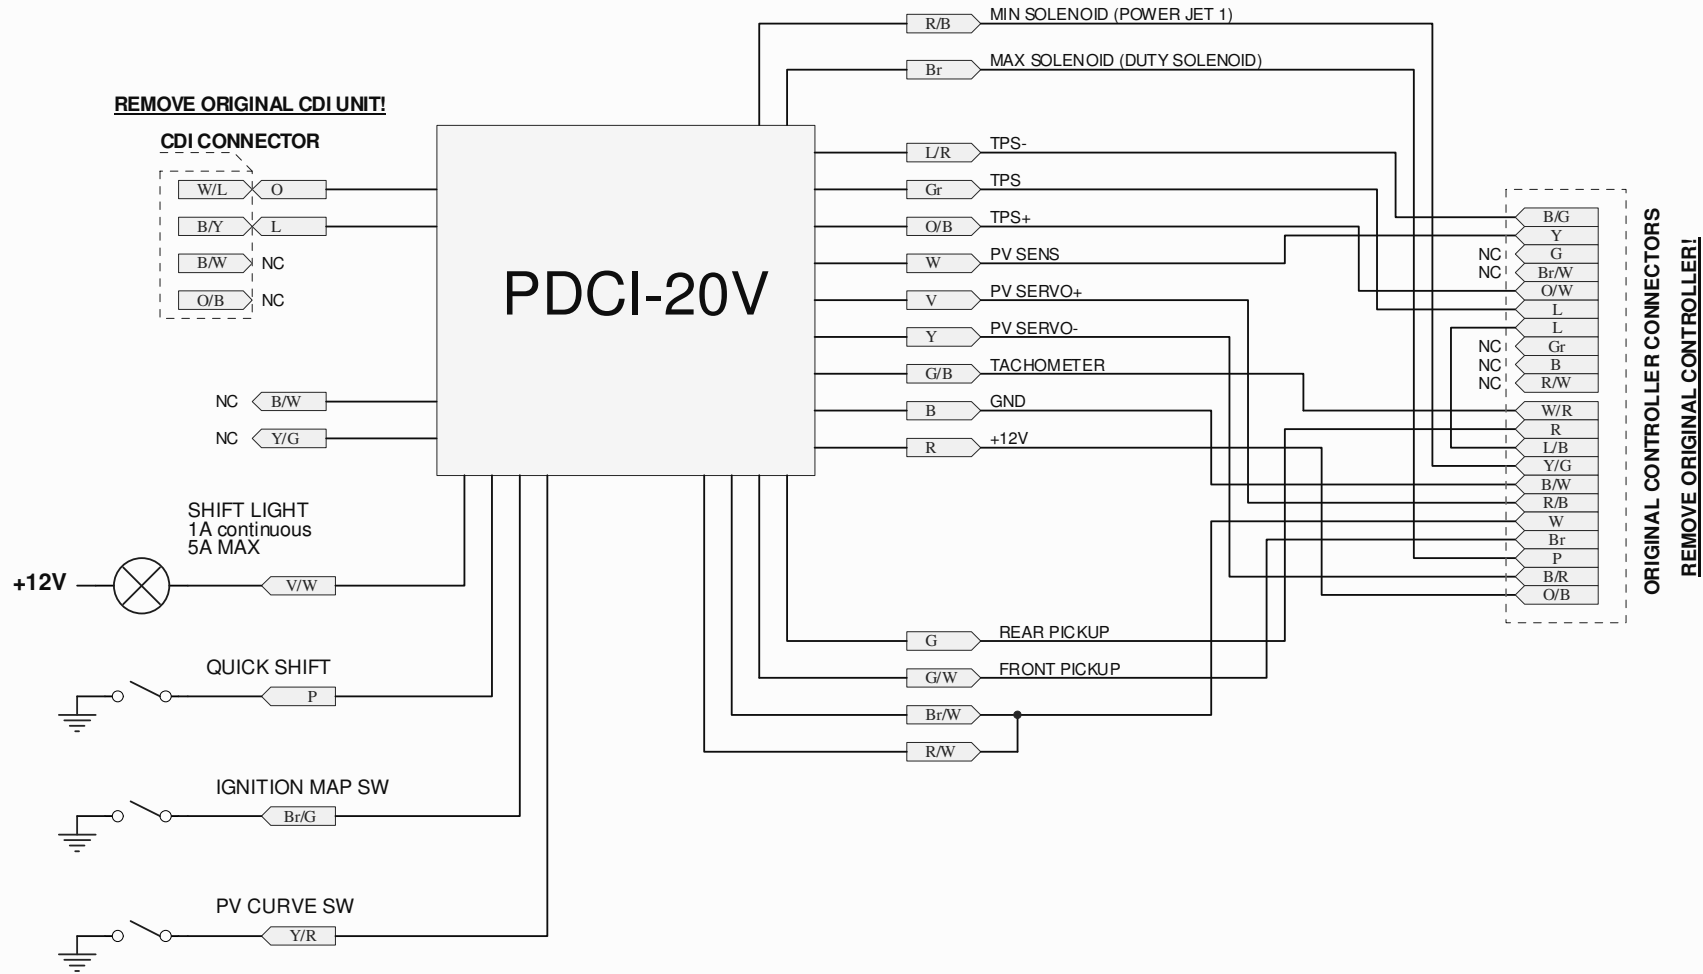

# RGV250 VJ22

## COLOUR CODES:

- B - black
- Br - brown
- L - blue
- LL - light blue
- G - green
- R - red
- W - white
- Gr - gray
- V - violet
- P - pink
- O - orange

**REMOVE ORIGINAL CDI UNIT!**

### CDI CONNECTOR

SW "open" = ignition map #1  
 SW "close" = ignition map #2

SW "open" = PV curve #1  
 SW "close" = PV curve #2

ORIGINAL CONTROLLER CONNECTORS  
 REMOVE ORIGINAL CONTROLLER!