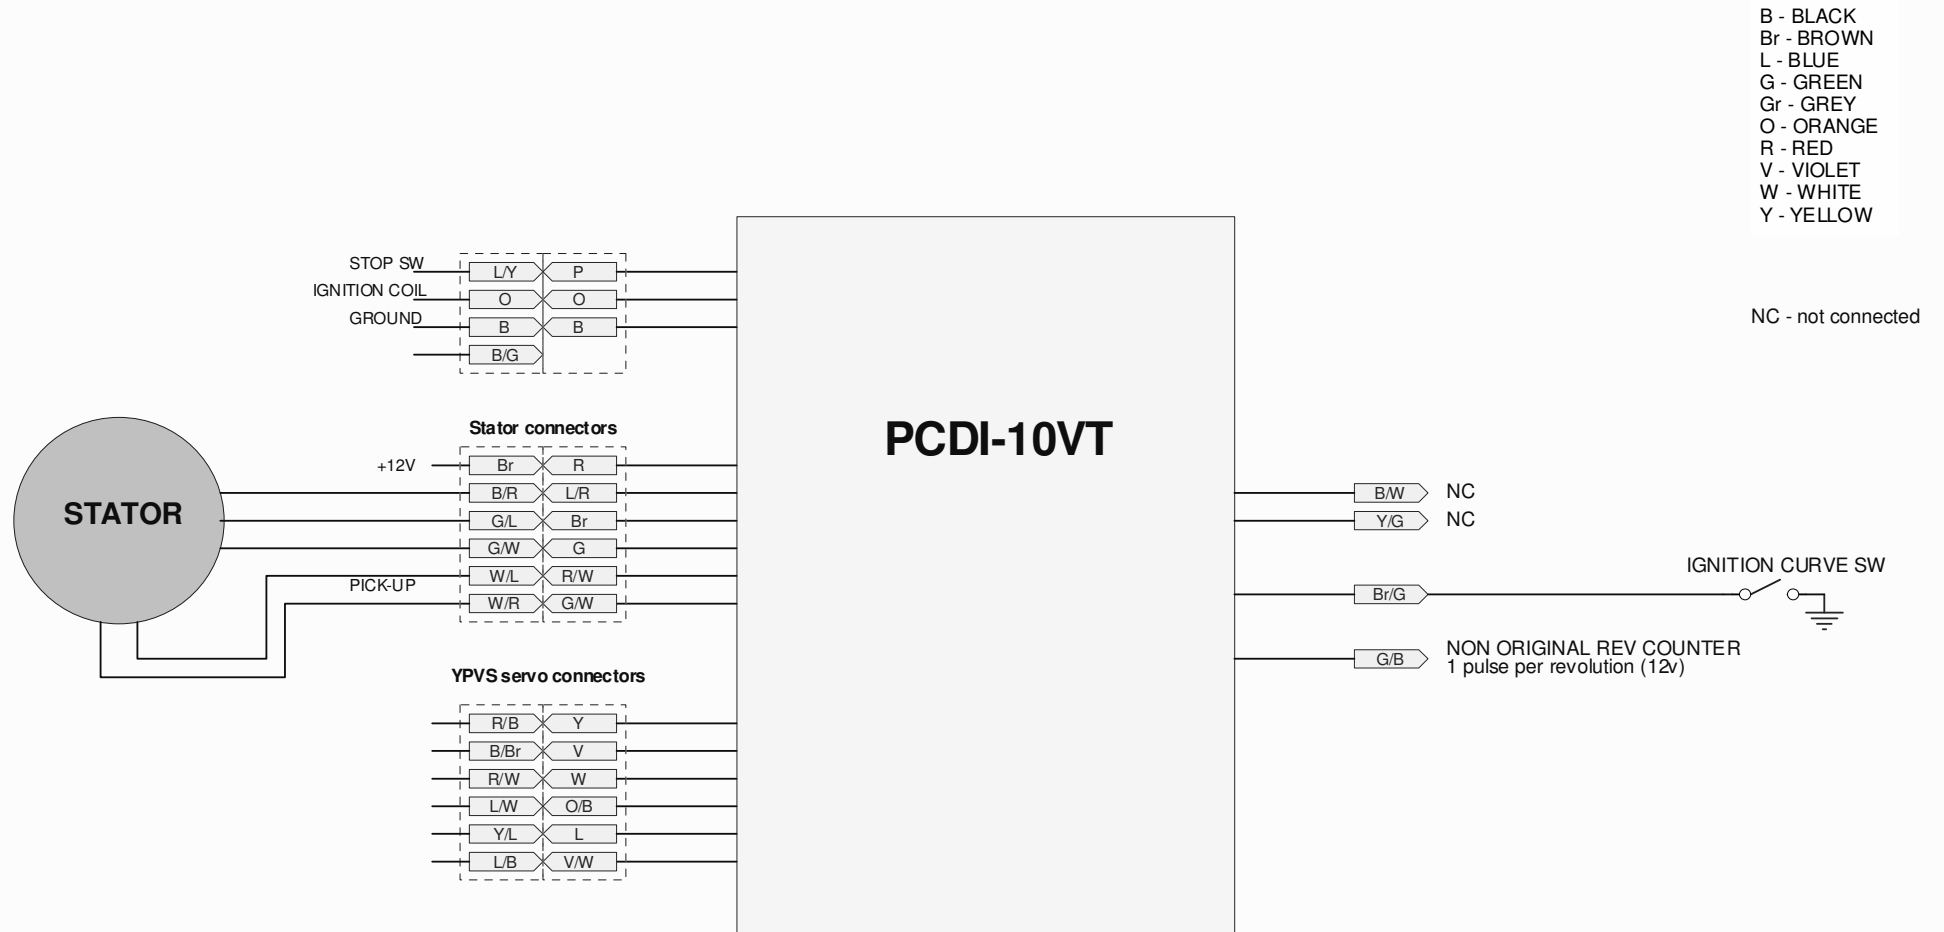

Wiring diagram DT125X/RE

Stator and YPVS servo connectors are of same type!

Be careful when connecting those connectors and do not switch them over!

- connectors must be connected correctly
- check wire colours on the wiring diagram, to identify correct connectors