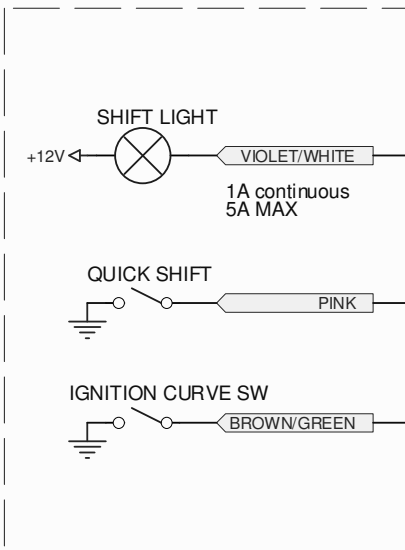

Cagiva Mito EV Ducati Energia euro 3

COLOUR CODES:

- B - black
- Br - brown
- G - green
- L - blue
- O - orange
- R - red
- V - violet
- W - white

EXTENDED FUNCTIONS

LEAVE DISCONNECTED IF NOT USED

CDI connector

A1	L (GND)
A2	G/Gr (+oil pump)
A3	V (oil pump)
A4	Br/B
A5	R (PVS+)
A6	O (+TPS)
A7	L/B (TPS)
A8	O/L
B1	Y/R (HT)
B2	W/B (-TPS)
B3	W/G (+ pickup)
B4	nc
B5	B (PVS-)
B6	W/R (stop)
B7	Gr/L
B8	nc
C1	G/B (+12V)
C2	nc
C3	W (sdenoid)
C4	Br (tach)
C5	nc
C6	Br/W (PV)
C7	Br/R
C8	R/G (pickup)

NC - not connected