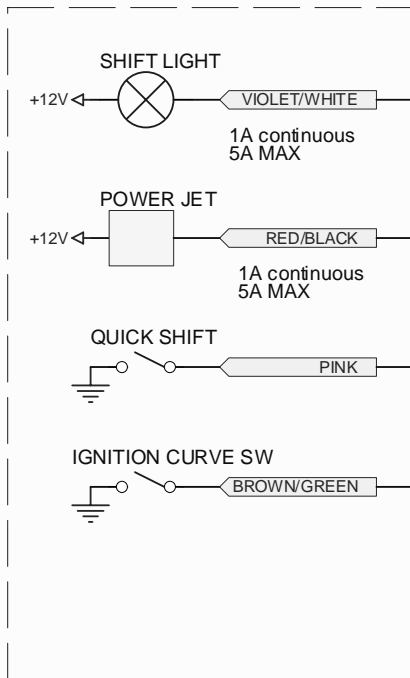

# Cagiva Mito EV Ducati Energia euro 2

**COLOUR CODES:**

- B - black
- Br - brown
- G - green
- L - blue
- O - orange
- R - red
- V - violet
- W - white

**EXTENDED FUNCTIONS**

LEAVE DISCONNECTED IF NOT USED

- GREEN/BLACK
- BLACK
- ORANGE
- RED
- BLACK/WHITE
- RED/WHITE
- GREEN
- BROWN/WHITE
- WHITE
- BLUE/RED
- ORANGE/BLACK
- YELLOW
- VIOLET
- GREY NC
- YELLOW/GREEN NC

**CDI connector**

- Br (TACH)
- L (GND)
- W/L (HT COIL)
- W/V
- G/B (+12V)
- W/R (STOP)
- W/B(B) (pickup)
- R/B(Br) (- pickup)
- G/R(R) (+ pickup)

NC - not connected